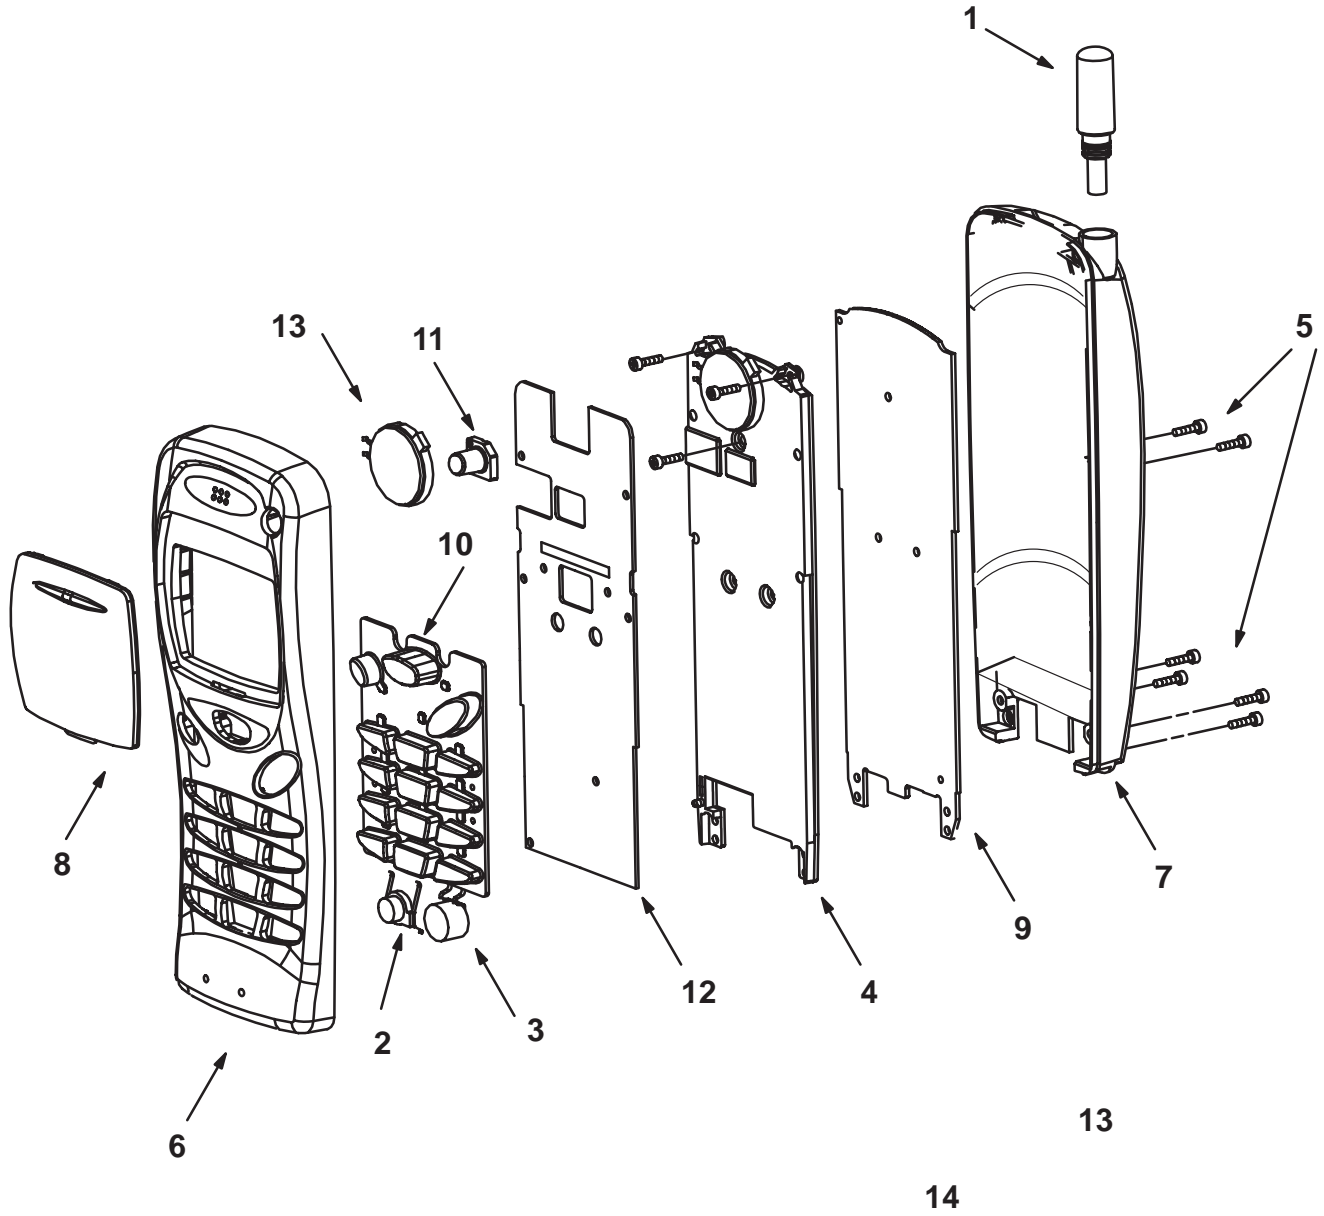

Programmes After Market Services

Appendix 1

Transceiver NHE-8

Exploded View of Transceiver NHE-8

Assembly Parts NHE-8

Item	Qty	Code	Description
1	1	0660126	ANTENNA HELICAL GSM 890-960MHZ
2	1	5140057	MIC+SPRING+RUBBER -42+-2DB 2.2K
3	1	5140059	BUZZER+SPRING CONTACTS 90DB 25R
4	1	0200883	GJ3 SYSTEM MODULE
5	5	6190003	SCREW M1.6X6 DMD00525 T6 BLK
6	1	9457740	A-COVER ASSY DMC00711 SIMPLEX
7	1	9457746	B COVER ASSEMBLY DMC00673 HD844
8	1	9457748	LENS DMC00728 (see note below)
	1	9480336	LENS ADHESIVE (see note below)
9	1	9467013	A-SHIELD PLATED DMC00676 HD844
10	1	9790240	PRINTED KEYMAT DMC00686 SIMPLEX
11	1	9790242	ON/OFF KEY PRINTED DMC00780 HD844
12	1	0200886	GU9 USER INTERFACE MODULE
13	1	5140055	SPEAKER ASSY
	1	9380115	CONTINUOUS SHEET 50 4D21663 29X35
	1	9450581	CONNECTOR COVER 3D25768 NHA-2NA

Note : Order these parts together

This page intentionally left blank.